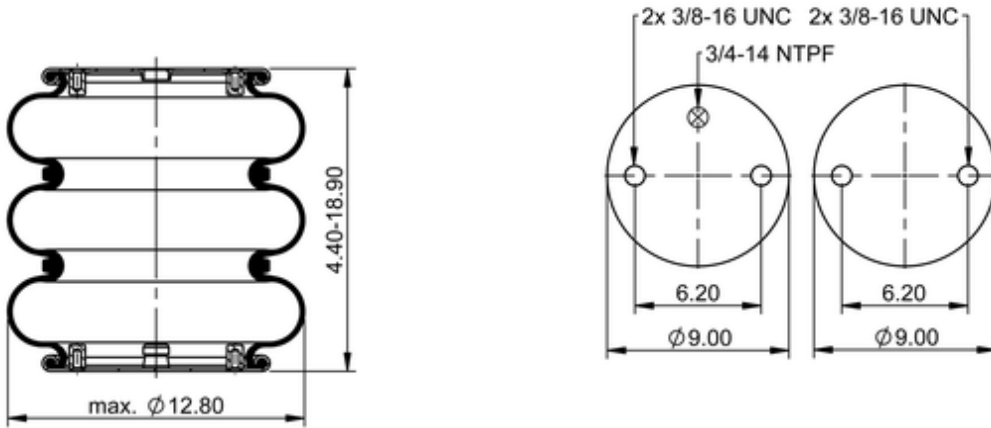

**FT 330-29 773**
**65978**

	13.7 lb
	3/4-14 NPTF: max. 22 lbf ft
	3/8-16 UNC: max. 20 lbf ft

**Cross-reference**

Automann	SP3B22R-C773
----------	--------------

**OE Manufacturer/Part No.**

Manufacturer	Original Part No.	Model
MAC	2380 Z14	