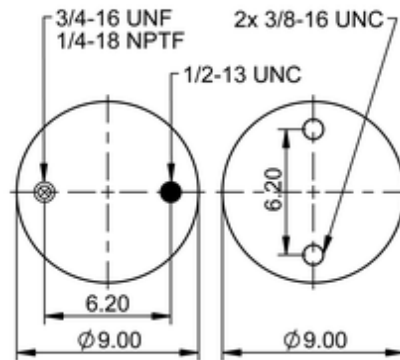

FT 330-29 723
64710

	14.2 lb
	1/4-18 NPTF: max. 22 lbf ft
	3/4-16 UNF: max. 50 lbf ft
	3/8-16 UNC: max. 20 lbf ft

Cross-reference

Firestone Style	38
Firestone No.	W01-358-7996
FleetPride	AS7996
Goodyear	3B12-335
Goodyear Flex No.	578933100
Triangle	AS-4723
Automann	SP3B22R-7996