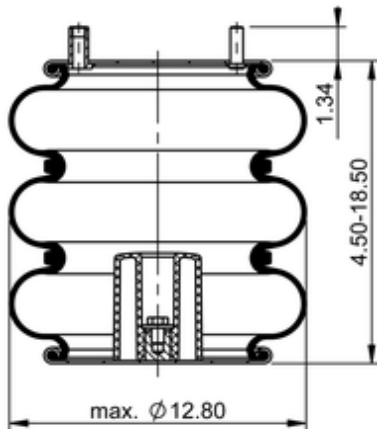

FT 330-29 723
64710

	14.2 lb
	1/4-18 NPTF: max. 22 lbf ft
	3/4-16 UNF: max. 50 lbf ft
	3/8-16 UNC: max. 20 lbf ft

Cross-reference

Firestone Style	38
Firestone No.	W01-358-7996
FleetPride	AS7996
Goodyear	3B12-335
Goodyear Flex No.	578933100
Triangle	AS-4723
Automann	SP3B22R-7996

OE Manufacturer/Part No.

Manufacturer	Original Part No.	Model
Link	1103-0056	