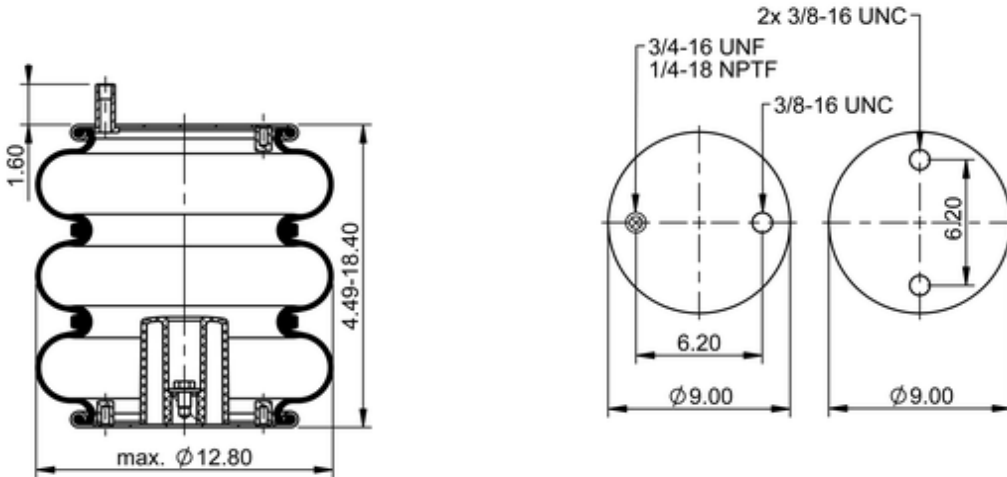

**FT 330-29 703**
**64648**

	14.1 lb
	1/4-18 NPTF: max. 22 lbf ft
	3/4-16 UNF: max. 50 lbf ft
	3/8-16 UNC: max. 20 lbf ft

**Cross-reference**

Firestone Style	38D
Firestone No.	W01-358-7990
FleetPride	AS7990
Goodyear	3B12-329
Goodyear	3B12-324
Goodyear Flex No.	578933100
Triangle	AS-4703

TRP	AS80321
Automann	SP3B22R-7990
Road Choice	AS7990

**OE Manufacturer/Part No.**

<b>Manufacturer</b>	<b>Original Part No.</b>	<b>Model</b>
Watson & Chalin	AS-0048-2G	
Watson & Chalin	AS-0048	