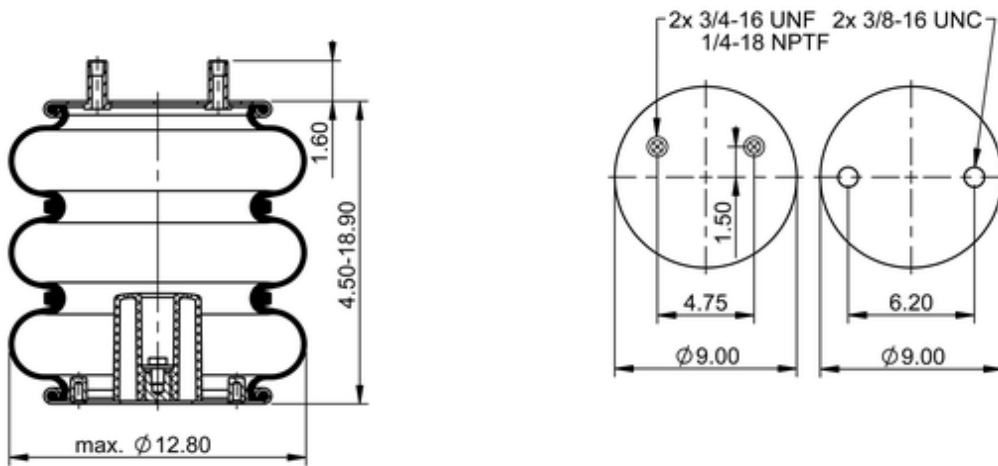

**FT 330-29 548**

**64574**

|                                                                                     |                             |
|-------------------------------------------------------------------------------------|-----------------------------|
|  | 14.2 lb                     |
|  | 1/4-18 NPTF: max. 22 lbf ft |
|  | 3/4-16 UNF: max. 50 lbf ft  |
|  | 3/8-16 UNC: max. 20 lbf ft  |

**Cross-reference**

|                 |              |
|-----------------|--------------|
| Firestone Style | 38           |
| Firestone No.   | W01-358-7998 |
| Taurus          | 6334         |
| Triangle        | AS-4548      |
| TRP             | AS79980      |
| Automann        | SP3B22R-7998 |