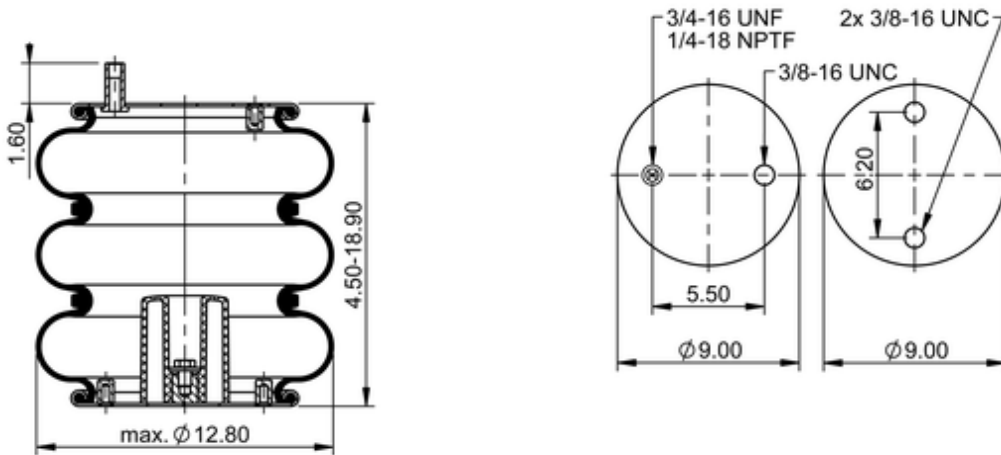

FT 330-29 547
64573

	14.1 lb
	1/4-18 NPTF: max. 22 lbf ft
	3/4-16 UNF: max. 50 lbf ft
	3/8-16 UNC: max. 20 lbf ft

Cross-reference

Firestone Style	38
Firestone No.	W01-358-7995
FleetPride	AS7995
Goodyear	3B12-315
Goodyear Flex No.	578933100
Taurus	6334
Triangle	AS-4547