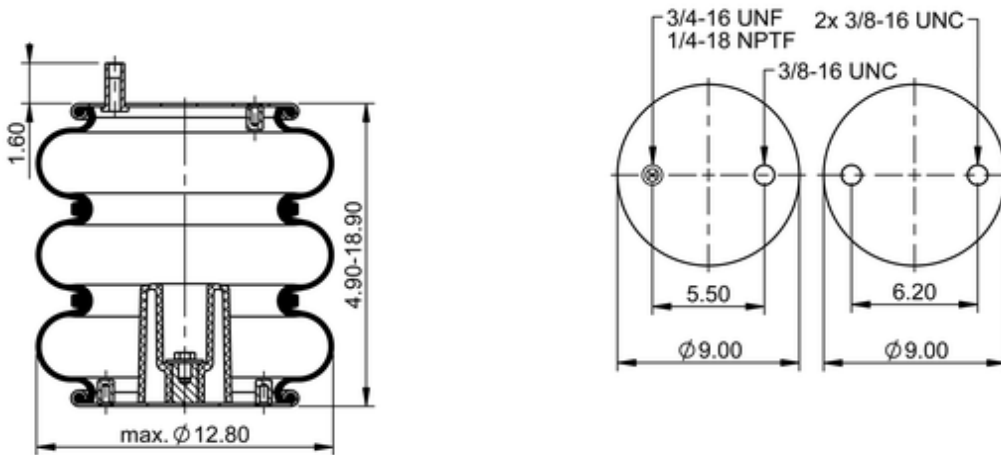

FT 330-29 546
64572

	14.3 lb
	1/4-18 NPTF: max. 22 lbf ft
	3/4-16 UNF: max. 50 lbf ft
	3/8-16 UNC: max. 20 lbf ft

Cross-reference

Firestone Style	38
Firestone No.	W01-358-7994
FleetPride	AS7794
Goodyear	3B12-328
Goodyear Flex No.	578933100
Taurus	6334
Triangle	AS-4546