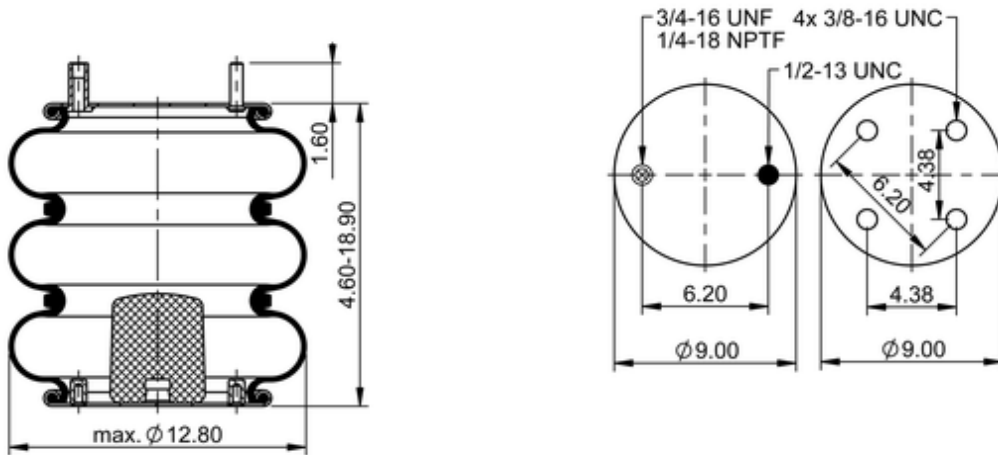

FT 330-29 525
64571

	14.9 lb
	1/4-18 NPTF: max. 22 lbf ft
	3/4-16 UNF: max. 50 lbf ft
	3/8-16 UNC: max. 20 lbf ft

Cross-reference

Primeride	AS PR93C29 8033
Firestone Style	354
Firestone No.	W01-358-8033
FleetPride	AS8033
Goodyear	3B12-312
Goodyear Flex No.	578933100
Taurus	6334

Triangle	AS-4525
TRP	AS80330
Automann	SP3B22R-8033

OE Manufacturer/Part No.

Manufacturer	Original Part No.	Model
Watson & Chalin	AS-0168-G	
Loadguard	SC2784	
Hendrickson	003316	
Hendrickson	B-14487	