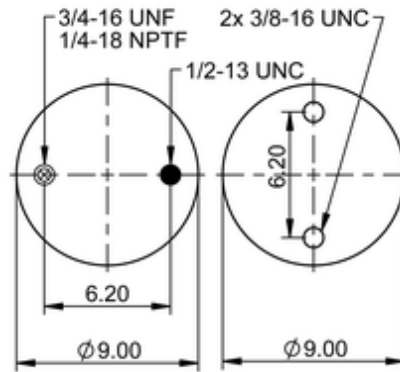

FT 330-29 520

64570

	14.1 lb
	1/4-18 NPTF: max. 22 lbf ft
	3/4-16 UNF: max. 50 lbf ft
	3/8-16 UNC: max. 20 lbf ft

Cross-reference

Firestone Style	38
Firestone No.	W01-358-7996
FleetPride	AS7996
Goodyear	3B12-335
Goodyear Flex No.	578933100
Taurus	6334
Triangle	AS-4520