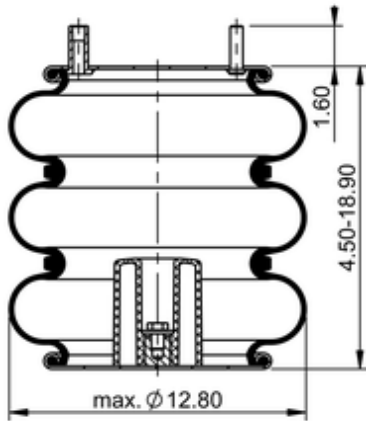

FT 330-29 520

64570

	14.1 lb
	1/4-18 NPTF: max. 22 lbf ft
	3/4-16 UNF: max. 50 lbf ft
	3/8-16 UNC: max. 20 lbf ft

Cross-reference

Firestone Style	38
Firestone No.	W01-358-7996
FleetPride	AS7996
Goodyear	3B12-335
Goodyear Flex No.	578933100
Taurus	6334
Triangle	AS-4520

TRP	AS79960
Automann	SP3B22R-7996
Road Choice	AS7996

OE Manufacturer/Part No.

Manufacturer	Original Part No.	Model
Granning	702932-01	
Granning	8221	