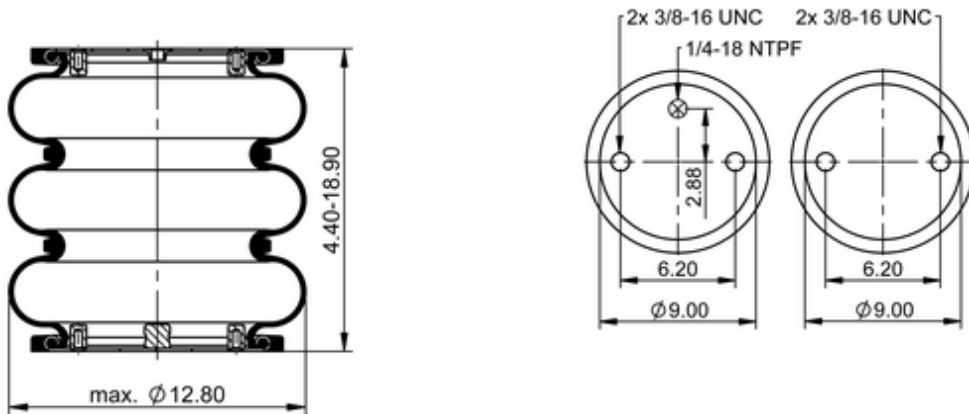

**FT 330-29 503**
**64568**

	13.4 lb
	1/4-18 NPTF: max. 22 lbf ft
	3/8-16 UNC: max. 20 lbf ft

**Cross-reference**

Goodyear	3B12-304
Goodyear Flex No.	578933100
Triangle	AS-4503
Automann	SP3B22R-C503

**OE Manufacturer/Part No.**

Manufacturer	Original Part No.	Model
Loadguard	SC2132	