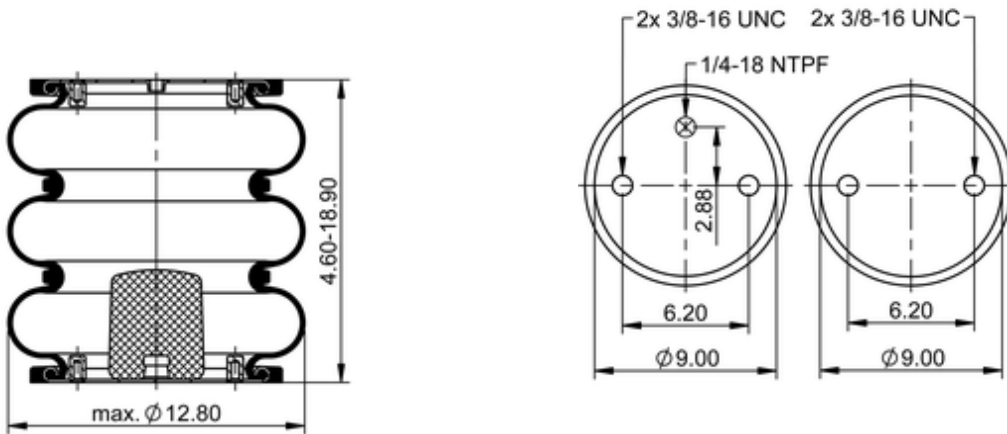

FT 330-29 498
64567

	15.3 lb
	1/4-18 NPTF: max. 22 lbf ft
	3/8-16 UNC: max. 20 lbf ft

Cross-reference

Firestone Style	38
Firestone No.	W01-358-8030
Goodyear	3B12-301
Goodyear Flex No.	578933100
Taurus	6334
Triangle	AS-4498
TRP	AS80300
Automann	SP3B22R-8030