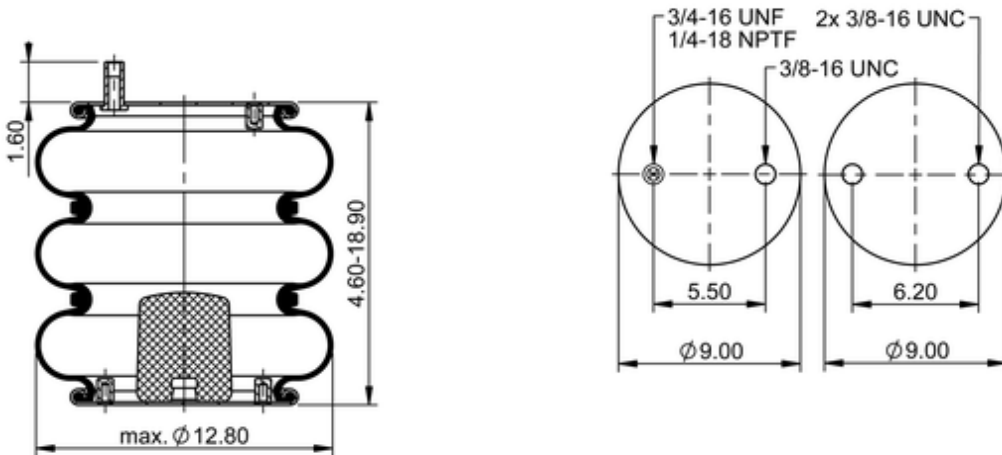

**FT 330-29 469**
**64566**

	14.7 lb
	1/4-18 NPTF: max. 22 lbf ft
	3/4-16 UNF: max. 50 lbf ft
	3/8-16 UNC: max. 20 lbf ft

**Cross-reference**

Firestone Style	38
Firestone No.	W01-358-8025
FleetPride	AS8025
Taurus	6334
Triangle	AS-4469
TRP	AS80250
Automann	SP3B22R-8025