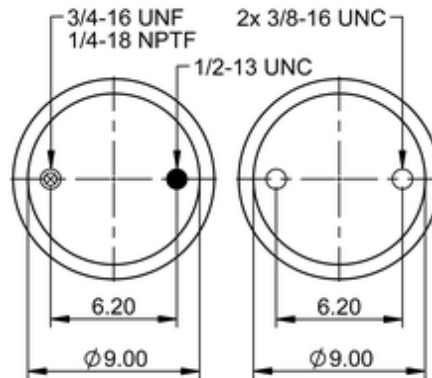

FT 330-29 434
64285

| | |
|--|-----------------------------|
| | 15.4 lb |
| | 1/4-18 NPTF: max. 22 lbf ft |
| | 3/4-16 UNF: max. 50 lbf ft |
| | 3/8-16 UNC: max. 20 lbf ft |

Cross-reference

| | |
|-------------------|--------------|
| Firestone Style | 38 |
| Firestone No. | W01-358-8018 |
| FleetPride | AS8018 |
| Goodyear | 3B12-303 |
| Goodyear Flex No. | 578933100 |
| Taurus | 6334 |
| Triangle | AS-4434 |