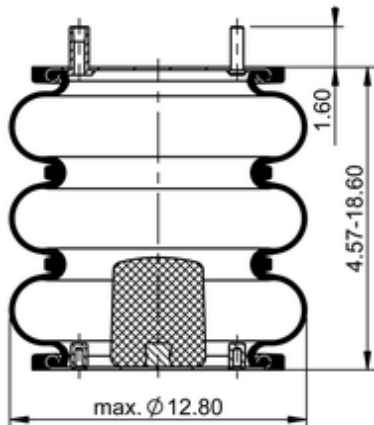

FT 330-29 434
64285

| | |
|--|-----------------------------|
| | 15.4 lb |
| | 1/4-18 NPTF: max. 22 lbf ft |
| | 3/4-16 UNF: max. 50 lbf ft |
| | 3/8-16 UNC: max. 20 lbf ft |

Cross-reference

| | |
|-------------------|--------------|
| Firestone Style | 38 |
| Firestone No. | W01-358-8018 |
| FleetPride | AS8018 |
| Goodyear | 3B12-303 |
| Goodyear Flex No. | 578933100 |
| Taurus | 6334 |
| Triangle | AS-4434 |

| | |
|-------------|--------------|
| TRP | AS80180 |
| Automann | SP3B22R-8018 |
| Road Choice | AS8018 |

OE Manufacturer/Part No.

| Manufacturer | Original Part No. | Model |
|---------------------|--------------------------|--------------|
| Histeer | 10303 | |
| Loadguard | SC2131 | |
| Reyco | 93AR | |
| Spring Valley | AS-4434 | |
| Watson & Chalin | AS-0075 | |
| Meritor | 202394 | |
| Granning | 6393 | |
| Ridewell | 1003588018C | |
| Tuthill | 6393 | |
| Suspensions, Inc. | 202394 | |