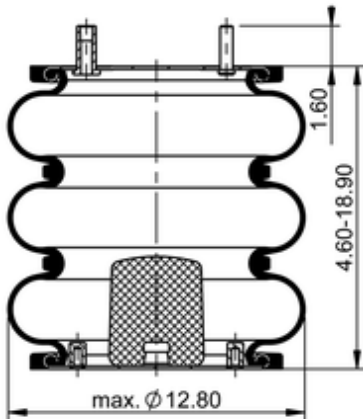

FT 330-29 433
64564

	15.4 lb
	1/4-18 NPTF: max. 22 lbf ft
	3/4-16 UNF: max. 50 lbf ft
	3/8-16 UNC: max. 20 lbf ft

Cross-reference

Firestone Style	38
Firestone No.	W01-358-8016
FleetPride	AS8016
Taurus	6334
Triangle	AS-4433
TRP	AS80160
Automann	SP3B22R-8016

OE Manufacturer/Part No.

Manufacturer	Original Part No.	Model
Ridewell	1003588016C	