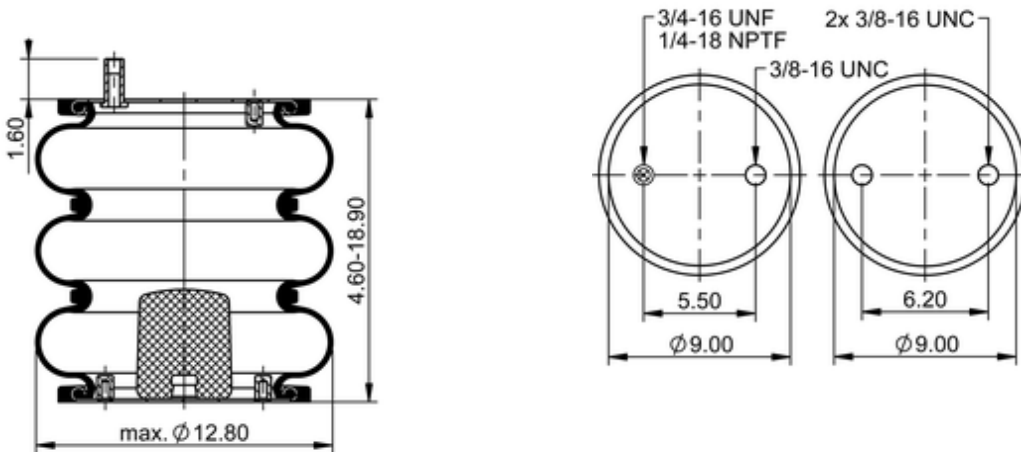

FT 330-29 431
64562

lb	15.3 lb
	1/4-18 NPTF: max. 22 lbf ft
	3/4-16 UNF: max. 50 lbf ft
	3/8-16 UNC: max. 20 lbf ft

Cross-reference

Firestone Style	38
Firestone No.	W01-358-8008
FleetPride	AS8008
Goodyear	3B12-300
Goodyear Flex No.	578933100
Taurus	6334
Triangle	AS-4431

TRP	AS80080
Automann	SP3B22R-8008
Road Choice	AS8008

OE Manufacturer/Part No.

Manufacturer	Original Part No.	Model
Granning	6392	
Tuthill	6392	
Loadguard	SC2130	
EZ Ride	8030155	
Hendrickson	S-11637	
Ridewell	1003588008C	
SAF Holland	57008008	
Dayton	354-8008	