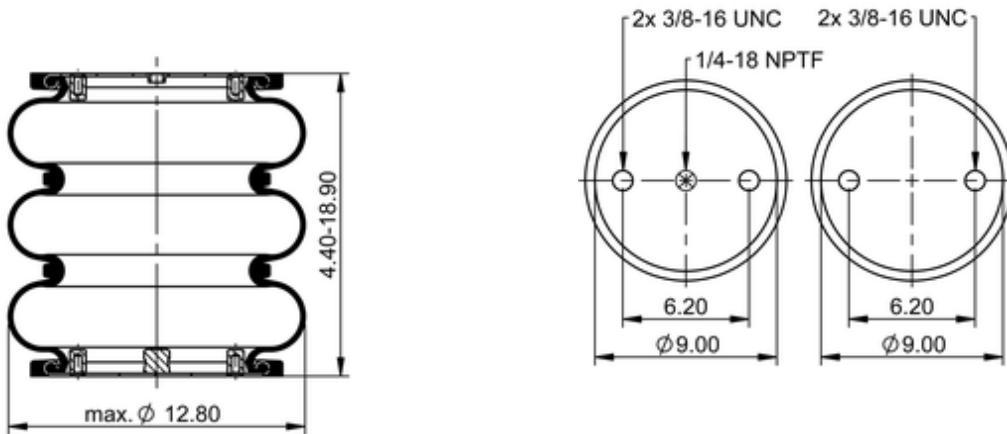

FT 330-29 430
64561

	13.4 lb
	1/4-18 NPTF: max. 22 lbf ft
	3/8-16 UNC: max. 20 lbf ft

Cross-reference

Firestone Style	38
Firestone No.	W01-358-8006
FleetPride	AS8006
Taurus	6334
Triangle	AS-4430
Automann	SP3B22R-8006