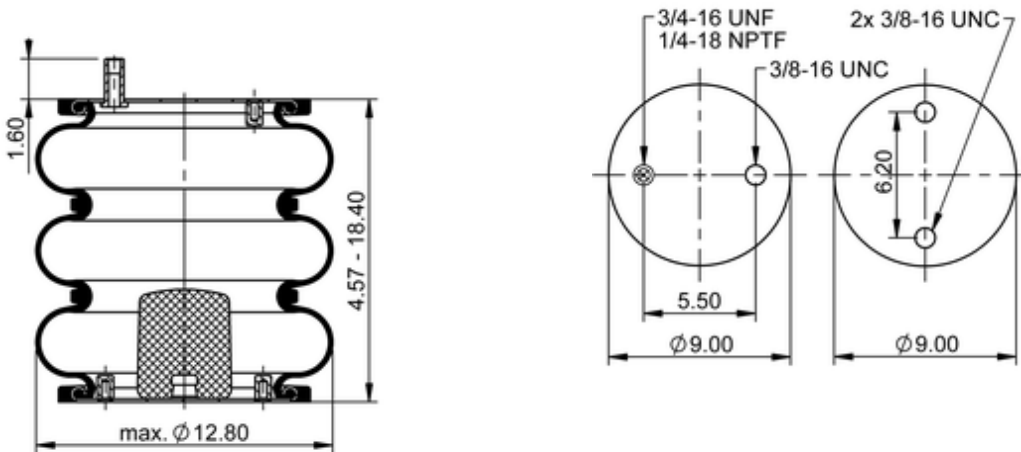

FT 330-29 413
64560

	15.3 lb
	1/4-18 NPTF: max. 22 lbf ft
	3/4-16 UNF: max. 50 lbf ft
	3/8-16 UNC: max. 20 lbf ft

Cross-reference

Firestone Style	38
Firestone No.	W01-358-8032
FleetPride	AS8032
Goodyear	3B12-319
Goodyear Flex No.	578933100
Taurus	6334
Triangle	AS-4413

TRP	AS80320
Automann	SP3B22R-8032
Road Choice	AS8032

OE Manufacturer/Part No.

Manufacturer	Original Part No.	Model
Hendrickson	S-12405	
Spring Valley	AS-4413	
Ridewell	1003588032C	