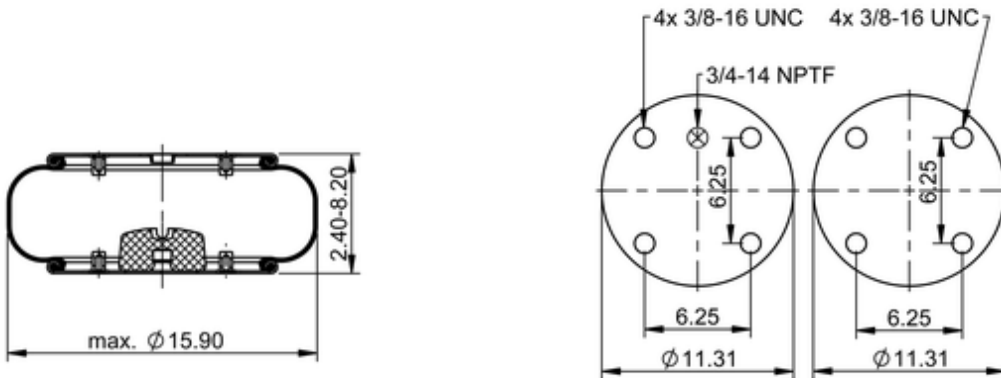

FS 530-14 538
64529

	14.4 lb
	3/4-14 NPTF: max. 22 lbf ft
	3/8-16 UNC: max. 20 lbf ft

Cross-reference

Firestone Style	113-1
Firestone No.	W01-358-7094
FleetPride	AS7094
Taurus	6326
Triangle	AS-4538
TRP	AS70940