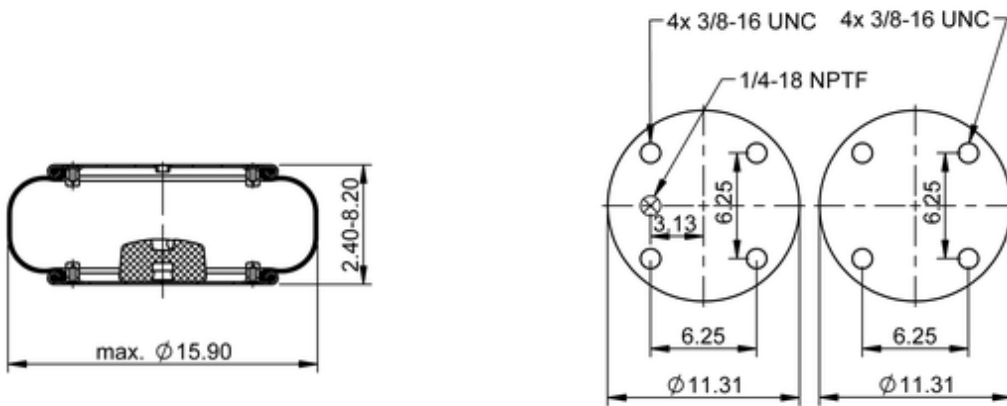

FS 530-14 446

64524

	14.2 lb
	1/4-18 NPTF: max. 22 lbf ft
	3/8-16 UNC: max. 20 lbf ft

Cross-reference

Firestone Style	113
Firestone No.	W01-358-7104
Taurus	6326
Triangle	AS-4446
TRP	AS71040

OE Manufacturer/Part No.