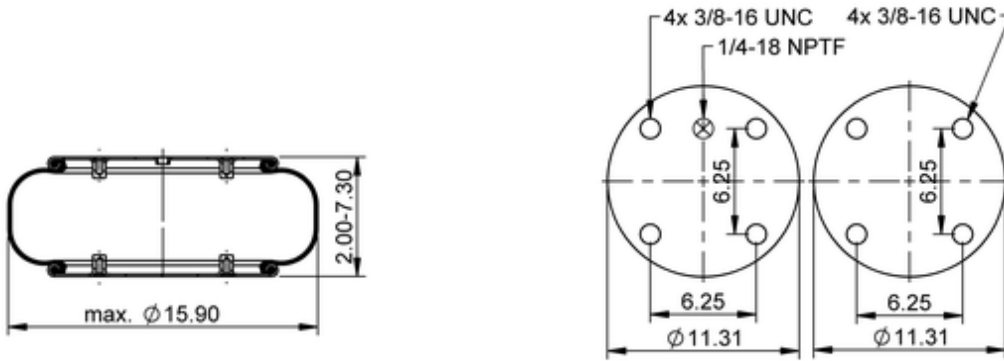

FS 530-14 442
64523

	12.9 lb
	1/4-18 NPTF: max. 22 lbf ft
	3/8-16 UNC: max. 20 lbf ft

Cross-reference

Firestone Style	113
Firestone No.	W01-358-7103
FleetPride	AS7103
Goodyear	1B14-350
Goodyear Flex No.	578913351
Taurus	6326
Triangle	AS-4442
TRP	AS71030

OE Manufacturer/Part No.

Manufacturer	Original Part No.	Model
Peerless	0550-00015	
Ridewell	1003587103C	