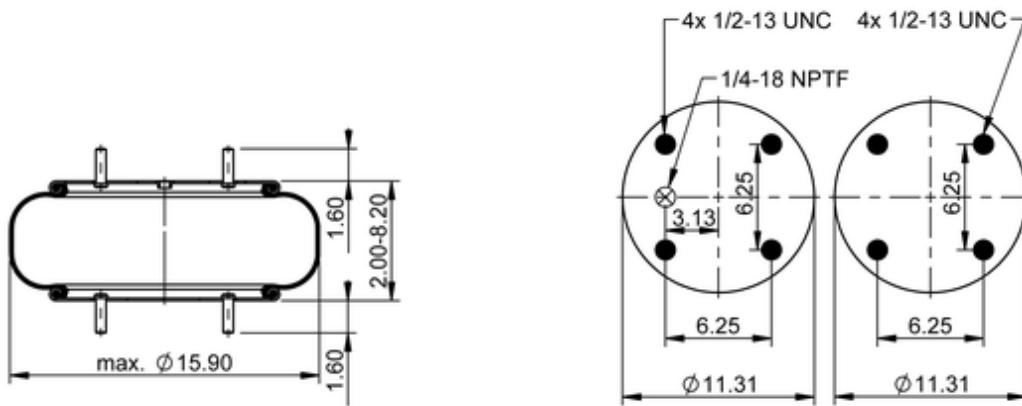

FS 530-14 339
64521

	13.2 lb
	1/2-13 UNC: max. 35 lbf ft
	1/4-18 NPTF: max. 22 lbf ft

Cross-reference

Firestone Style	113-1
Firestone No.	W01-358-7112
FleetPride	AS7112
Goodyear	1B14-358
Goodyear Flex No.	578913352
Taurus	6326
Triangle	AS-4339
TRP	AS71120

OE Manufacturer/Part No.

Manufacturer	Original Part No.	Model
Granning	6419	
Dayton	354-7112	
Hendrickson	S-13044	
Loadguard	SC2012	
Navistar/Fleetrite	554782C1	
Ridewell	1003587112C	
SAF Holland	90557028	
SAF Holland	90557026	
SAF Holland	90557041	