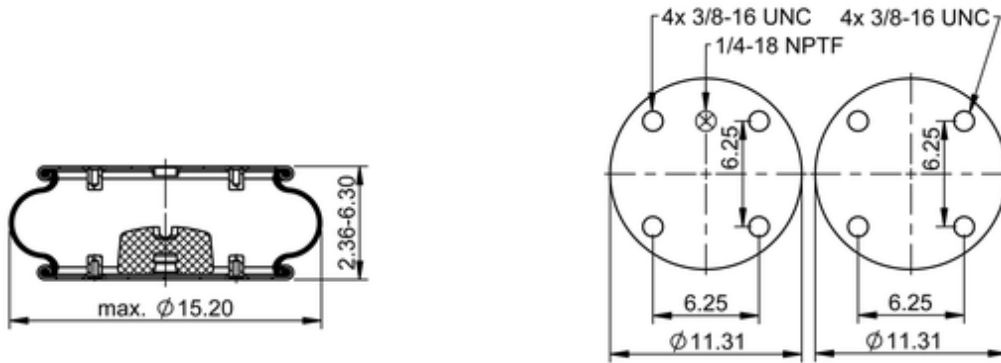

FS 530-11 1255

79115

	13.7 lb
	3/4-14 NPTF: max. 22 lbf ft
	3/8-16 UNC: max. 18 lbf ft

OE Manufacturer/Part No.

Manufacturer	Original Part No.	Model
--------------	-------------------	-------