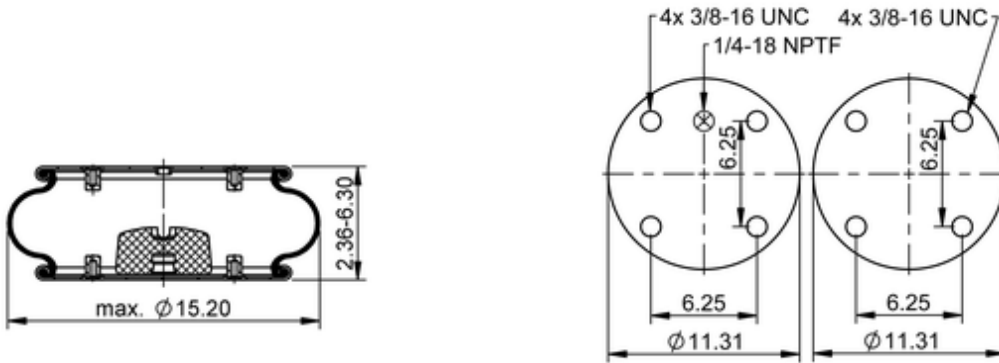

FS 530-11 1221

78507

	14.2 lb
	1/4-18 NPTF: max. 22 lbf ft
	3/8-16 UNC: max. 18 lbf ft

Cross-reference

Firestone No.	W01-358-7188
---------------	--------------

OE Manufacturer/Part No.

Manufacturer	Original Part No.	Model
--------------	-------------------	-------