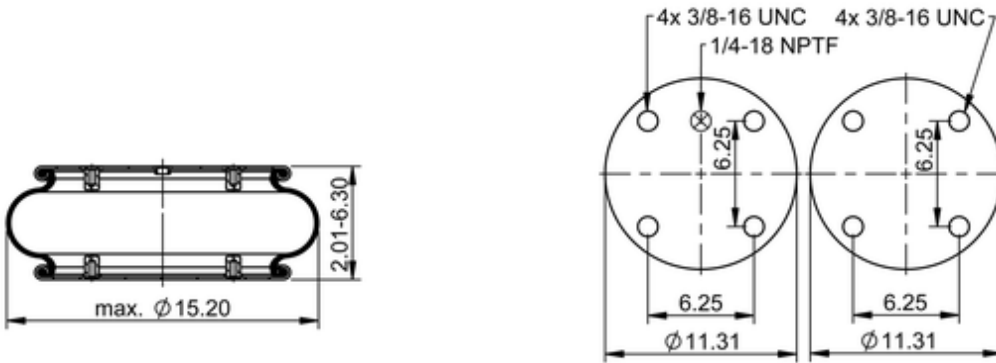

FS 530-11 1220

78506

	12.8 lb
	1/4-18 NPTF: max. 22 lbf ft
	3/4-16 UNF: max. 18 lbf ft

Cross-reference

Firestone No.	W01-753-7114
---------------	--------------

OE Manufacturer/Part No.

Manufacturer	Original Part No.	Model
--------------	-------------------	-------