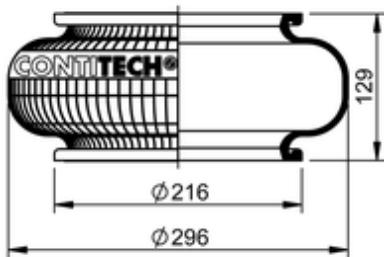

FS 330-14S

73771

 lb	2.2 lb
--	--------

OE Manufacturer/Part No.

Manufacturer	Original Part No.	Model
--------------	-------------------	-------