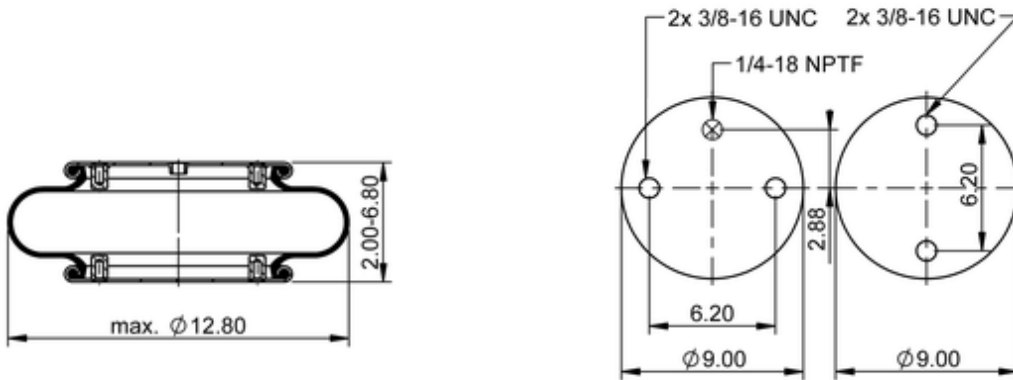

FS 330-11 771

66091

	9.3 lb
	1/4-18 NPTF: max. 22 lbf ft
	3/8-16 UNC: max. 20 lbf ft

Cross-reference

Automann	SP1B22A-C771
----------	--------------

OE Manufacturer/Part No.

Manufacturer	Original Part No.	Model
Strong	72404004	