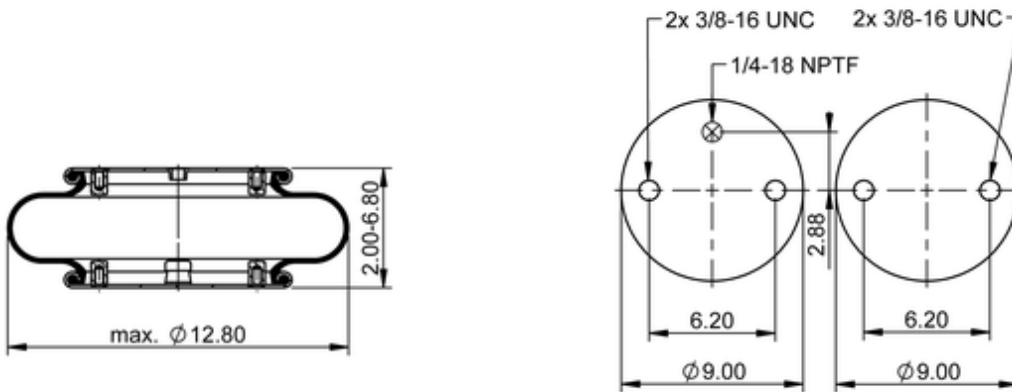

FS 330-11 474
64596

	8.9 lb
	1/4-18 NPTF: max. 22 lbf ft
	3/8-16 UNC: max. 20 lbf ft

Cross-reference

Firestone Style	19
Firestone No.	W01-358-7008
FleetPride	AS7008
Goodyear	1B12-313
Goodyear Flex No.	578913301
Taurus	6374
Triangle	AS-4474
TRP	AS70080
Automann	SP1B22A-7008

OE Manufacturer/Part No.

Manufacturer	Original Part No.	Model
SAF Holland	90557226	
Watson & Chalin	AS-0149-1G	
Loadguard	SC2010	