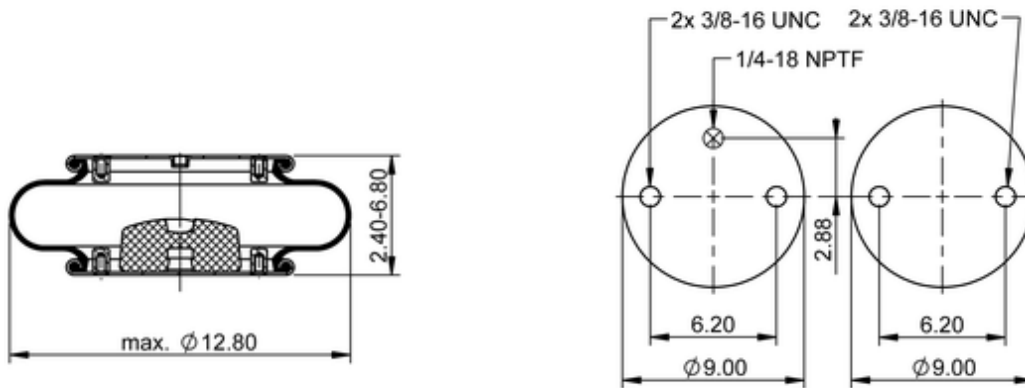

**FS 330-11 468**
**64595**

	10.1 lb
	1/4-18 NPTF: max. 22 lbf ft
	3/8-16 UNC: max. 20 lbf ft

**Cross-reference**

Firestone Style	19
Firestone No.	W01-358-7009
Goodyear	1B12-301
Goodyear Flex No.	578913301
Taurus	6374
Triangle	AS-4468
TRP	AS70090
Automann	SP1B22A-7009

**OE Manufacturer/Part No.**

<b>Manufacturer</b>	<b>Original Part No.</b>	<b>Model</b>
Ridewell	1003587009C	
SAF Holland	90557002	