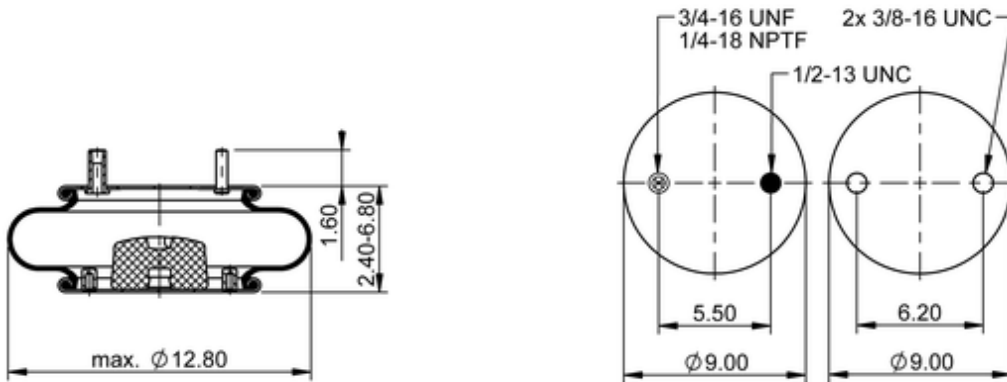

FS 330-11 467

64594

	10.2 lb
	1/4-18 NPTF: max. 22 lbf ft
	3/4-16 UNF: max. 50 lbf ft
	3/8-16 UNC: max. 20 lbf ft

Cross-reference

Firestone Style	19
Firestone No.	W01-358-6994
FleetPride	AS6994
Goodyear	1B12-322
Goodyear Flex No.	578913301
Taurus	6374
Triangle	AS-4467

TRP	AS69940
Automann	SP1B22A-6994

OE Manufacturer/Part No.

Manufacturer	Original Part No.	Model
Brake & Wheel	M3527	