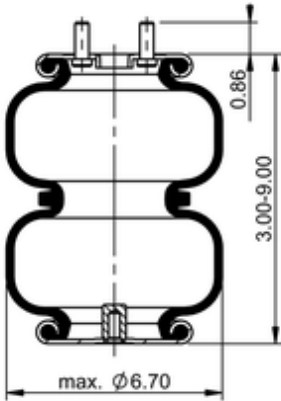

FD 70-17 820

67700

	3.3 lb
	1/2-14 NPTF: max. 22 lbf ft
	3/8-16 UNC: max. 20 lbf ft

Cross-reference

Triangle	AS-4820
----------	---------

OE Manufacturer/Part No.

Manufacturer	Original Part No.	Model
MAC	2380 Z1	