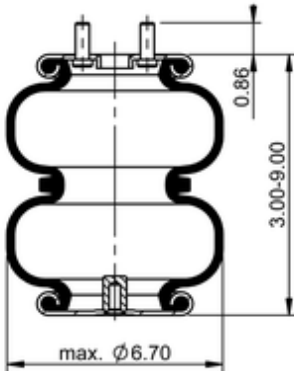

FD 70-15 744 (4ply)

64741

	4.2 lb
	1/2-14 NPTF: max. 22 lbf ft
	3/8-16 UNC: max. 20 lbf ft

Cross-reference

Triangle	AS-4744
----------	---------

OE Manufacturer/Part No.

Manufacturer	Original Part No.	Model
MAC	2380 Z41	