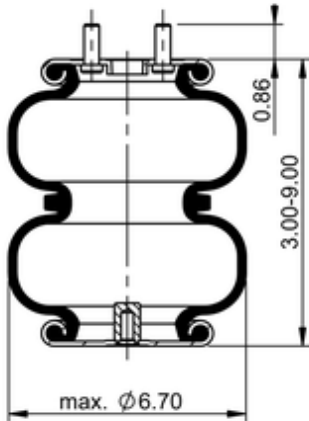

FD 70-15 742 (4ply)

64739

lb	4.2 lb
	1/2-14 NPTF: max. 22 lbf ft
	3/8-16 UNC: max. 20 lbf ft

OE Manufacturer/Part No.

Manufacturer	Original Part No.	Model
MAC	2380 Z43	