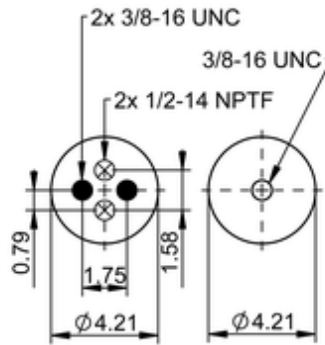

FD 70-15 742 (4ply)

64739

lb	4.2 lb
	1/2-14 NPTF: max. 22 lbf ft
	3/8-16 UNC: max. 20 lbf ft

OE Manufacturer/Part No.

Manufacturer	Original Part No.	Model
MAC	2380 Z43	