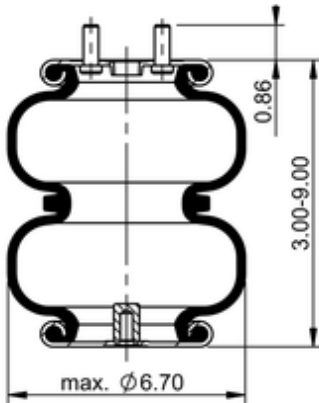

FD 70-15 740

64737

 lb	3.7 lb
	3/8-16 UNC: max. 20 lbf ft
	3/8-18 NPTF: max. 20 lbf ft

OE Manufacturer/Part No.

Manufacturer	Original Part No.	Model
MAC	2380 Z1 3/8	