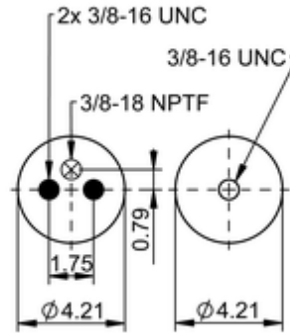

FD 70-15 740

64737

 lb	3.7 lb
	3/8-16 UNC: max. 20 lbf ft
	3/8-18 NPTF: max. 20 lbf ft

OE Manufacturer/Part No.

Manufacturer	Original Part No.	Model
MAC	2380 Z1 3/8	