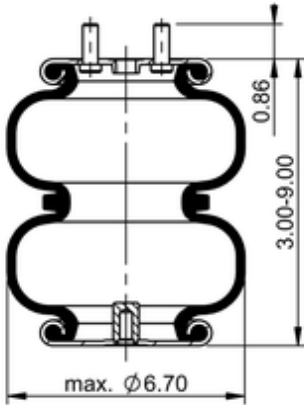

**FD 70-15 738**

**64735**

 lb	3.3 lb
	1/4-18 NPTF: max. 22 lbf ft
	3/8-16 UNC: max. 20 lbf ft

**Cross-reference**

Firestone Style	255C-1.5
Firestone No.	W21-760-6781
Triangle	AS-4738

**OE Manufacturer/Part No.**

Manufacturer	Original Part No.	Model
MAC	2380 Z1 1/4	