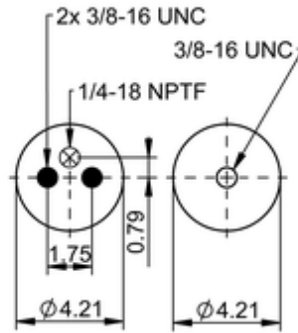

**FD 70-15 738**

**64735**

 lb	3.3 lb
	1/4-18 NPTF: max. 22 lbf ft
	3/8-16 UNC: max. 20 lbf ft

**Cross-reference**

Firestone Style	255C-1.5
Firestone No.	W21-760-6781
Triangle	AS-4738

**OE Manufacturer/Part No.**

Manufacturer	Original Part No.	Model
MAC	2380 Z1 1/4	