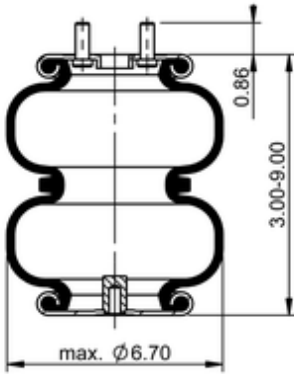

**FD 70-15 733**

**64730**

 lb	3.7 lb
	1/2-14 NPTF: max. 22 lbf ft
	3/8-16 UNC: max. 20 lbf ft

**OE Manufacturer/Part No.**

Manufacturer	Original Part No.	Model
MAC	2380 Z1-0	