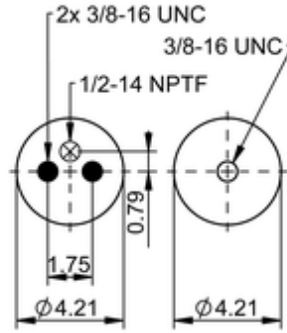

**FD 70-15 733**

**64730**

 lb	3.7 lb
	1/2-14 NPTF: max. 22 lbf ft
	3/8-16 UNC: max. 20 lbf ft

**OE Manufacturer/Part No.**

Manufacturer	Original Part No.	Model
MAC	2380 Z1-0	