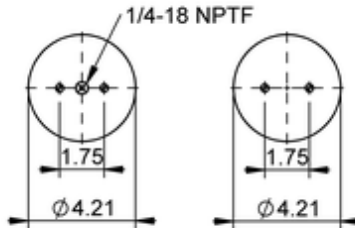

FD 70-13 918

73310

 lb	3.4 lb
	1/4-18 NPTF: max. 18 lbf ft

Cross-reference

Firestone No.	W01-358-7025
---------------	--------------

OE Manufacturer/Part No.

Manufacturer	Original Part No.	Model
--------------	-------------------	-------