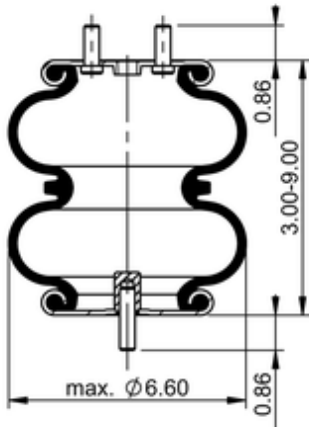

FD 70-13 796

66660

	3.3 lb
	1/4-18 NPTF: max. 22 lbf ft
	3/8-16 UNC: max. 20 lbf ft

Cross-reference

Firestone No.	W01-358-6761
---------------	--------------

OE Manufacturer/Part No.

Manufacturer	Original Part No.	Model
Lippert	156425	