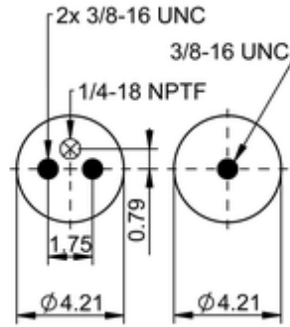

FD 70-13 796

66660

	3.3 lb
	1/4-18 NPTF: max. 22 lbf ft
	3/8-16 UNC: max. 20 lbf ft

Cross-reference

Firestone No.	W01-358-6761
---------------	--------------

OE Manufacturer/Part No.

Manufacturer	Original Part No.	Model
Lippert	156425	