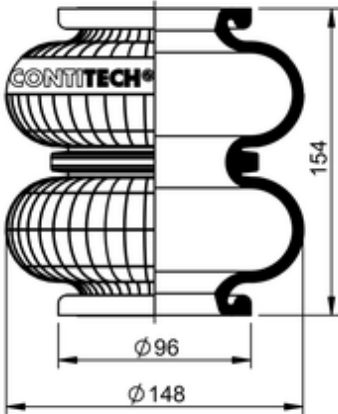

FD 70-13S

70718

 lb	1.3 lb
--	--------

### Cross-reference

Firestone Style	25
Firestone No.	W01-095-0111