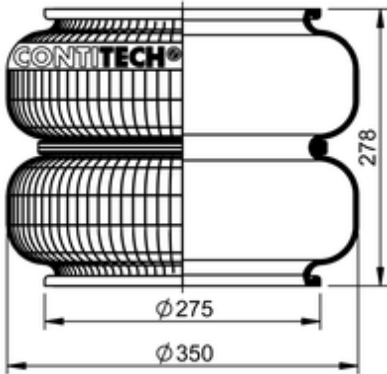

FD 530-35 S

70417

 lb	6.8 lb
--	--------

Cross-reference

Firestone Style	233-2
Prime-Ride New Flex No.	578 2 3 8338

OE Manufacturer/Part No.

Manufacturer	Original Part No.	Model
--------------	-------------------	-------