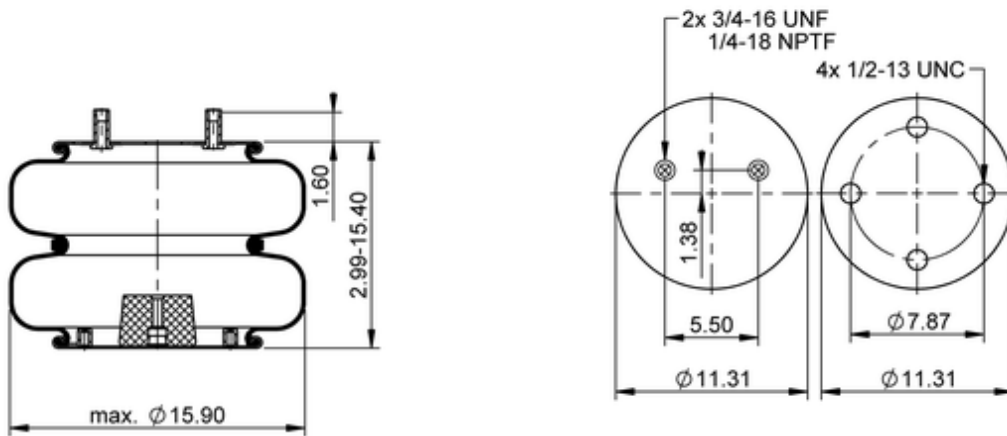

FD 530-35 912
78235

	18.1 lb
	1/2-13 UNC: max. 35 lbf ft
	1/4-18 NPTF: max. 22 lbf ft
	3/4-16 UNF: max. 50 lbf ft

Cross-reference

TRP	AS09124
Automann	2B34RC-C912

OE Manufacturer/Part No.

Manufacturer	Original Part No.	Model
SAF Holland	90557423	