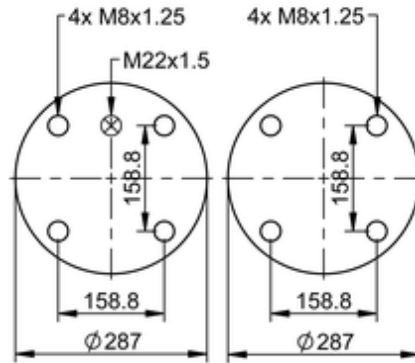

**FD 530-35 845 Brazil**
**68649**

	17.4 lb
	M22x1.5: max. 22 lbf ft
	M8: max. 20 lbf ft

**Cross-reference**

Firestone Style	233-2
Firestone No.	W01-095-0508
Goodyear	578 2 2 8725
Goodyear Flex No.	578 2 3 8338

**OE Manufacturer/Part No.**

Manufacturer	Original Part No.	Model
HBZ	80006-33	