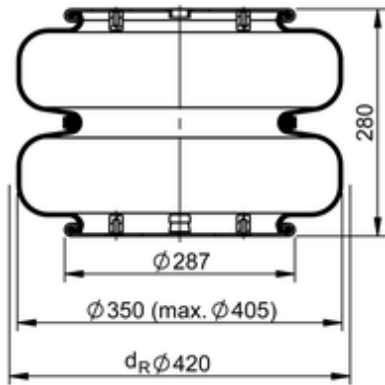

**FD 530-35 845 Brazil**
**68649**

	17.4 lb
	M22x1.5: max. 22 lbf ft
	M8: max. 20 lbf ft

**Cross-reference**

Firestone Style	233-2
Firestone No.	W01-095-0508
Goodyear	578 2 2 8725
Goodyear Flex No.	578 2 3 8338

**OE Manufacturer/Part No.**

Manufacturer	Original Part No.	Model
HBZ	80006-33	