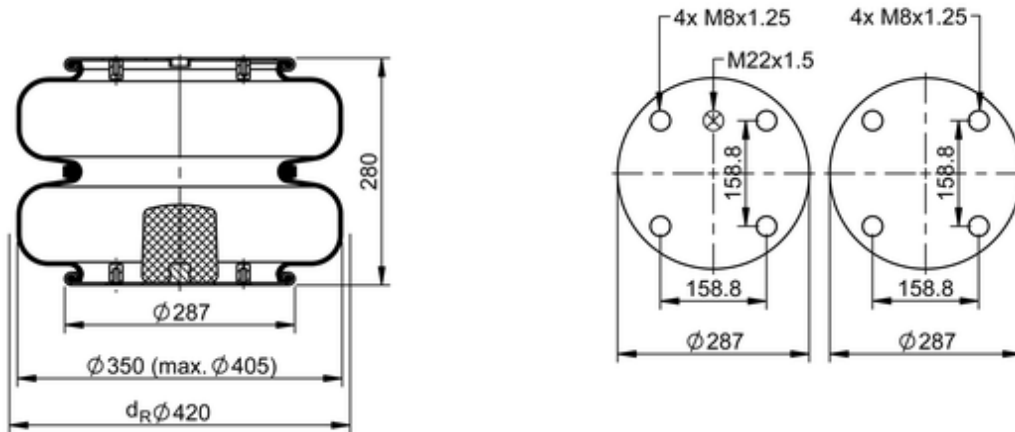

FD 530-35 844 Brazil
68658

	19.4 lb
	M22x1.5: max. 22 lbf ft
	M8: max. 20 lbf ft

Cross-reference

Firestone Style	233-2
Firestone No.	W01-095-0289
Goodyear	578 2 2 8598
Goodyear Flex No.	578 2 3 8338

OE Manufacturer/Part No.

Manufacturer	Original Part No.	Model
FACCHINI	03.08.5017.01	

Ibero

MOP.059.000.002