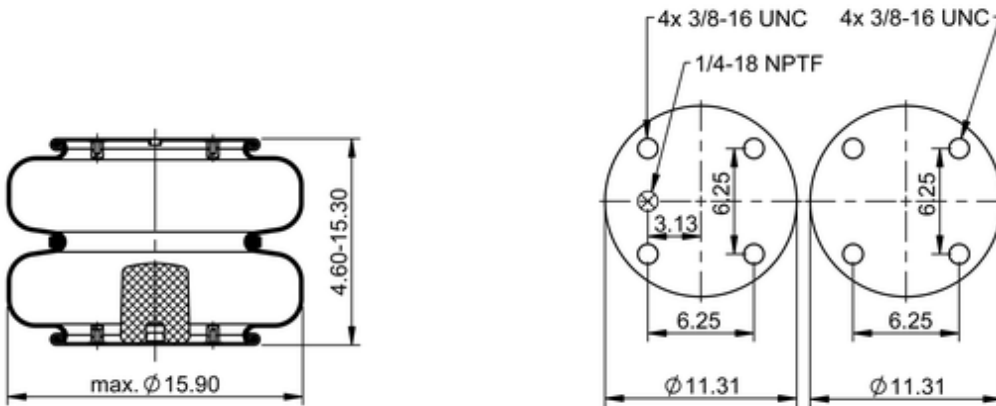

FD 530-35 545
64607

	20.2 lb
	1/4-18 NPTF: max. 22 lbf ft
	3/8-16 UNC: max. 20 lbf ft

Cross-reference

Firestone Style	233-2
Firestone No.	W01-358-7781
FleetPride	AS7781
Taurus	6412
Triangle	AS-4545
TRP	AS77810
Automann	SP2B34RC-7781

OE Manufacturer/Part No.

Manufacturer	Original Part No.	Model
Cush	C-0083	
Ridewell	1003587781C	