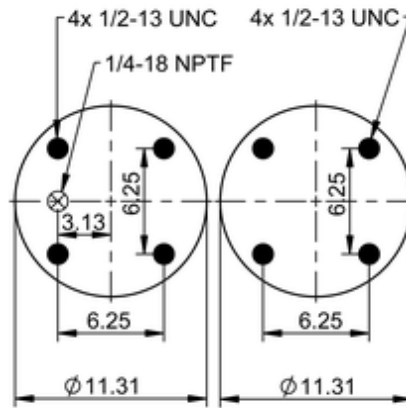

**FD 530-35 544**
**64606**

	20.8 lb
	1/2-13 UNC: max. 35 lbf ft
	1/4-18 NPTF: max. 22 lbf ft

**Cross-reference**

Firestone Style	233-2
Firestone No.	W01-358-7782
FleetPride	AS7782
Goodyear	2B14-470
Goodyear Flex No.	578923356
Taurus	6412
Triangle	AS-4544
TRP	AS77820
Automann	SP2B34RC-7782