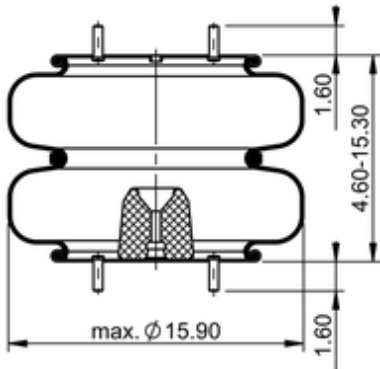

**FD 530-35 544**
**64606**

	20.8 lb
	1/2-13 UNC: max. 35 lbf ft
	1/4-18 NPTF: max. 22 lbf ft

**Cross-reference**

Firestone Style	233-2
Firestone No.	W01-358-7782
FleetPride	AS7782
Goodyear	2B14-470
Goodyear Flex No.	578923356
Taurus	6412
Triangle	AS-4544
TRP	AS77820
Automann	SP2B34RC-7782