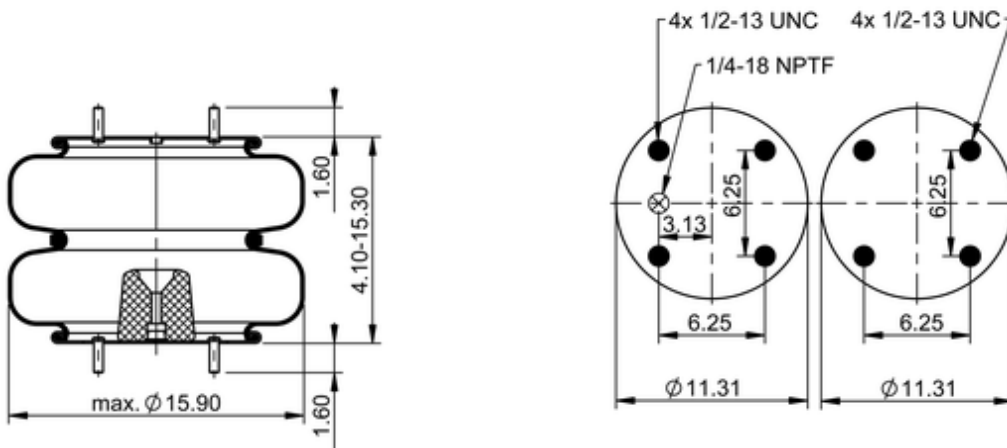

FD 530-35 543
64605

	20.8 lb
	1/2-13 UNC: max. 35 lbf ft
	1/4-18 NPTF: max. 22 lbf ft

Cross-reference

Firestone Style	233-2
Firestone No.	W01-358-6799
FleetPride	AS6799
Goodyear	2B14-476
Goodyear Flex No.	578923356
Taurus	6412
Triangle	AS-4543
TRP	AS67990
Automann	SP2B34RC-6799

OE Manufacturer/Part No.

Manufacturer	Original Part No.	Model
SAF Holland	90557203	