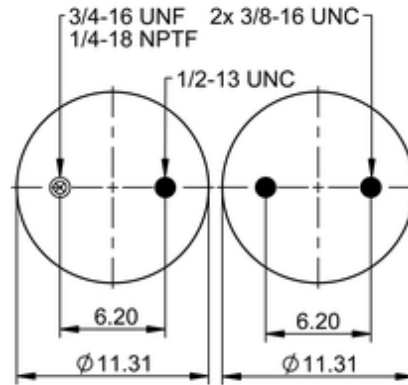

FD 530-35 530
64604

	20.5 lb
	1/4-18 NPTF: max. 22 lbf ft
	3/4-16 UNF: max. 50 lbf ft
	3/8-16 UNC: max. 20 lbf ft

Cross-reference

Firestone Style	233-2
Firestone No.	W01-358-7557
FleetPride	AS7557
Goodyear	2B14-383
Goodyear Flex No.	578923356
Taurus	6412
Triangle	AS-4530