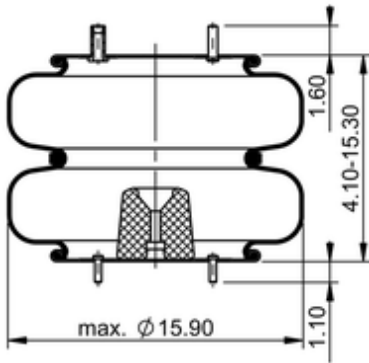

FD 530-35 530
64604

	20.5 lb
	1/4-18 NPTF: max. 22 lbf ft
	3/4-16 UNF: max. 50 lbf ft
	3/8-16 UNC: max. 20 lbf ft

Cross-reference

Firestone Style	233-2
Firestone No.	W01-358-7557
FleetPride	AS7557
Goodyear	2B14-383
Goodyear Flex No.	578923356
Taurus	6412
Triangle	AS-4530