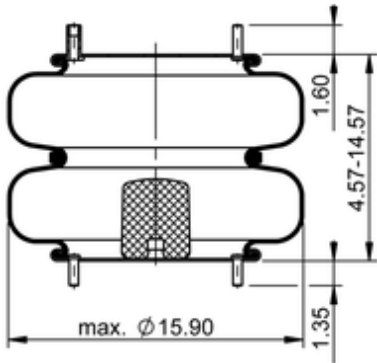

FD 530-35 1316

600554

lb	17.7 lb
	1/2-13 UNC: max. 35 lbf ft
	1/4-18 NPTF: max. 22 lbf ft
	3/4-16 UNF: max. 50 lbf ft

Cross-reference

Goodyear	2B14-385
Automann	2B34RC-C1316

OE Manufacturer/Part No.

Manufacturer	Original Part No.	Model
--------------	-------------------	-------