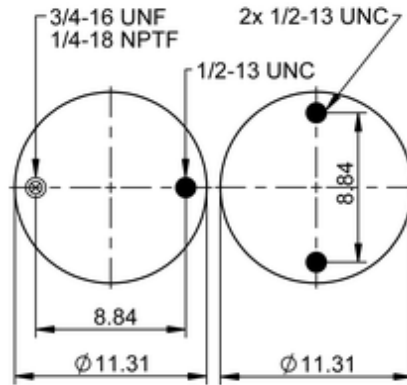

FD 530-35 1316

600554

lb	17.7 lb
	1/2-13 UNC: max. 35 lbf ft
	1/4-18 NPTF: max. 22 lbf ft
	3/4-16 UNF: max. 50 lbf ft

Cross-reference

Goodyear	2B14-385
Automann	2B34RC-C1316

OE Manufacturer/Part No.

Manufacturer	Original Part No.	Model
--------------	-------------------	-------