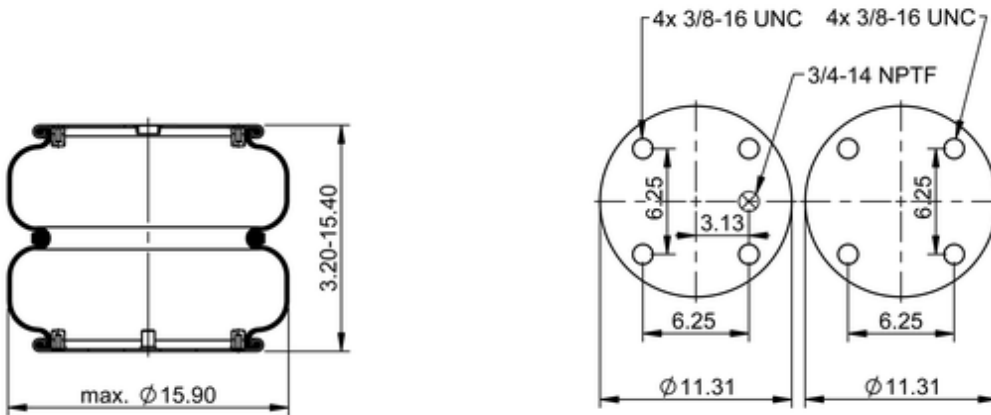

FD 530-35 1165
77199

	15.7 lb
	3/4-14 NPTF: max. 22 lbf ft
	3/8-16 UNC: max. 18 lbf ft

Cross-reference

Firestone Style	21D-2
Firestone No.	W01-358-9529
Goodyear	2B14-363
Goodyear Flex No.	578923356
Automann	SP2B34RC-C1165