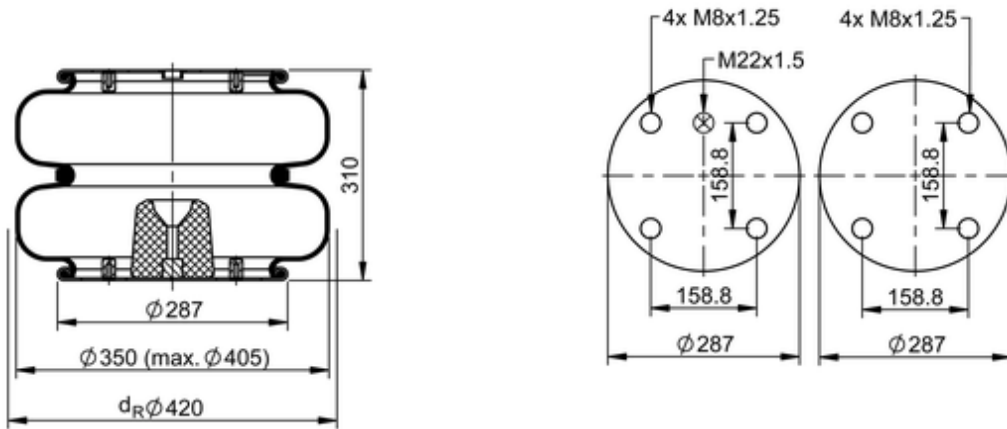

**FD 530-30 862 Brazil**
**70415**

	18.5 lb
	M22x1.5: max. 22 lbf ft
	M8: max. 20 lbf ft

**Cross-reference**

Firestone Style	21-2
Firestone No.	W01-095-0265
Goodyear	578 2 2 8453
Goodyear Flex No.	578 2 3 8336

**OE Manufacturer/Part No.**

Manufacturer	Original Part No.	Model
HBZ	8000613	