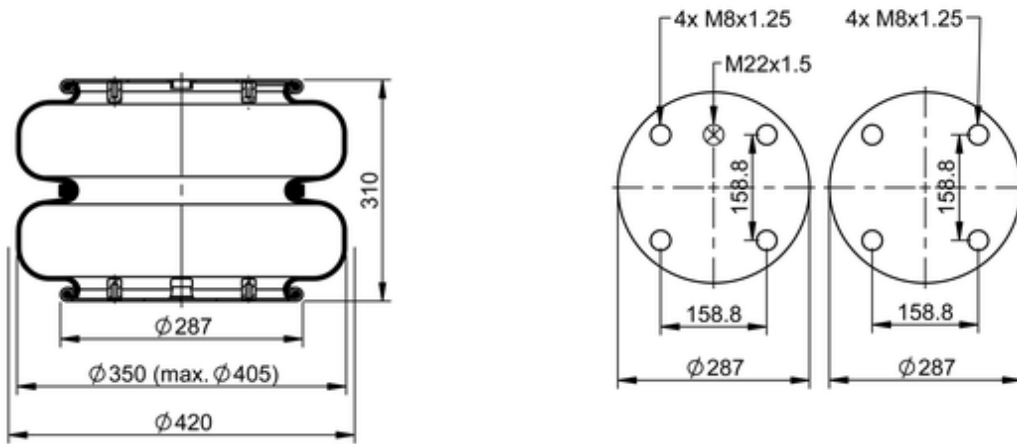

FD 530-30 861 Brazil

70414

	16.5 lb
	M22x1.5: max. 22 lbf ft
	M8: max. 20 lbf ft

Cross-reference

Firestone Style	21-2
Firestone No.	W01-095-0264
Goodyear	578 2 2 8451
Goodyear Flex No.	578 2 3 8336

OE Manufacturer/Part No.

Manufacturer	Original Part No.	Model
--------------	-------------------	-------