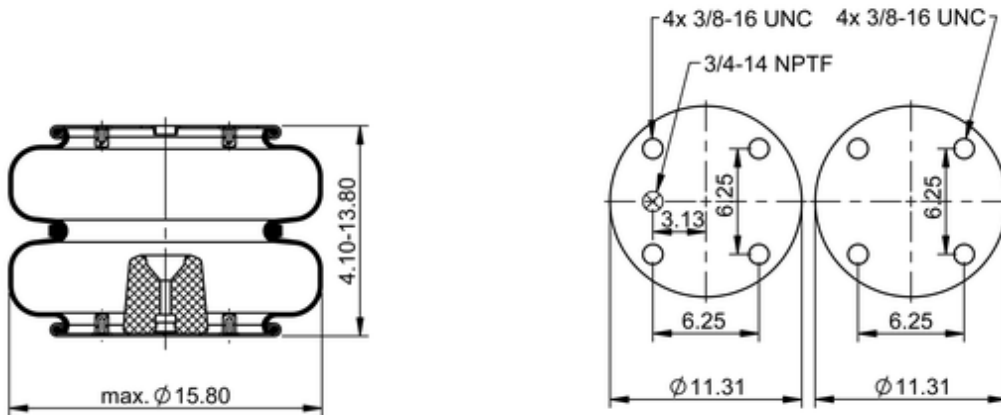

FD 530-30 532
64593

	21.2 lb
	3/4-14 NPTF: max. 22 lbf ft
	3/8-16 UNC: max. 20 lbf ft

Cross-reference

Firestone Style	21-2
Firestone No.	W01-358-6805
Goodyear	2B14-462
Goodyear Flex No.	578923356
Taurus	6336
Triangle	AS-4532
TRP	AS68050
Automann	SP2B34RB-6805